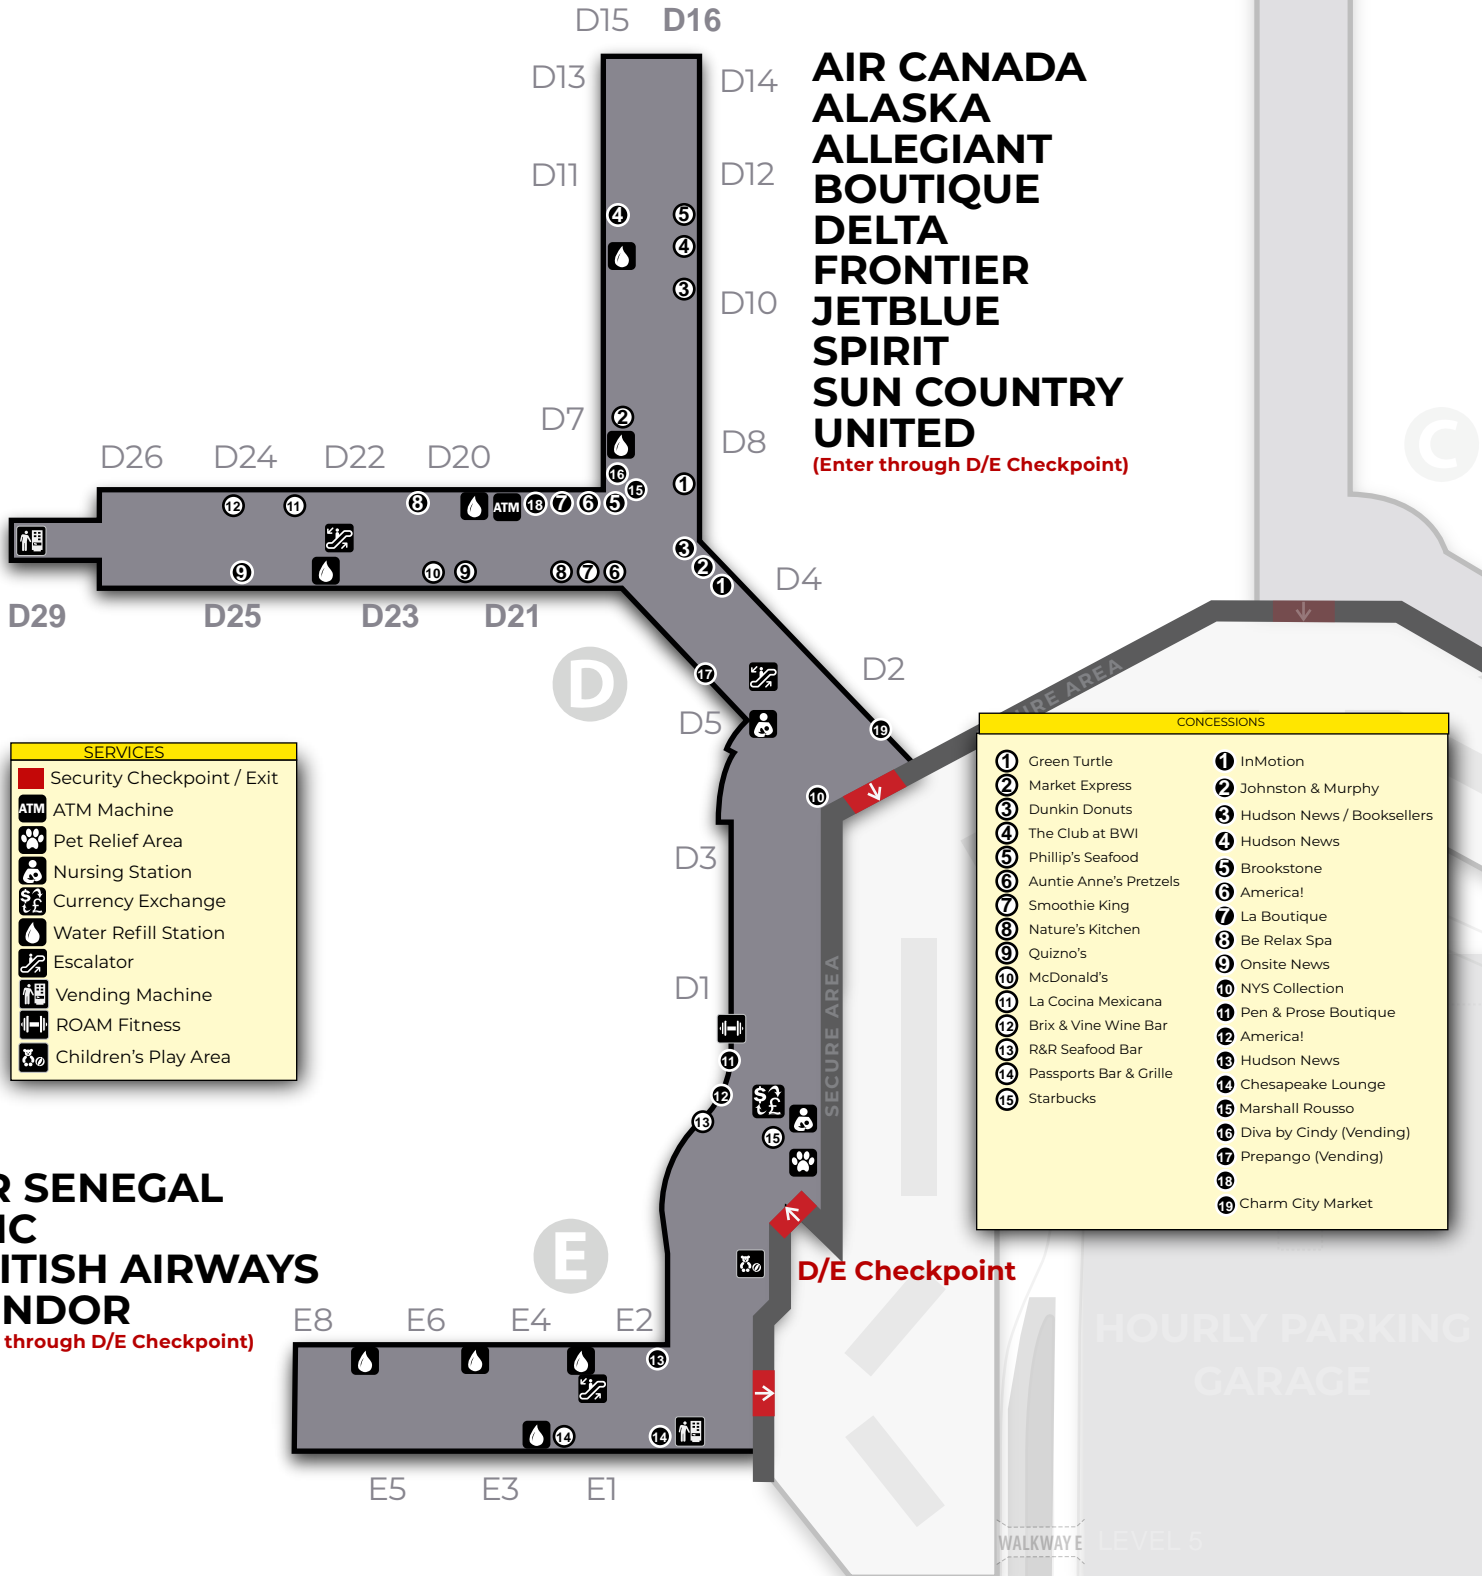

AMERICAN CONTOUR SOUTHWEST
(Enter through C, B or A Checkpoint)

AIR CANADA ALASKA ALLEGiant BOUTIQUE DELTA FRONTIER JETBLUE SPIRIT SUN COUNTRY UNITED
(Enter through D/E Checkpoint)

SOUTHWEST
(Enter through A, B or C Checkpoint)

CONCOURSE A/B/C MAP

SERVICES

-  Security Checkpoint
-  ATM Machine
-  Elevator
-  Escalator
-  Pet Relief Area
-  Nursing Station
-  Water Refill Station
-  Vending Machine

SECURE AREA

CURBSIDE

CONCESSIONS

1 R&R Seafood Bar	1 Hudson News
2 Tony & Benny's Pizza	2 Boar's Head
3 Potbelly Sandwich Works	3 America!
4 Gachi Sushi	4 InMotion
5 Auntie Anne's Pretzels/Cinnabon	5 Marika
6 Vino Volo	6 Johnston & Murphy
7 Green Beans Coffee	7 Sunglass Hut
8 Martini	8 Fashion Spa House
9 Flying Dog Brewery	9 M.A.C. Cosmetics
10 Mayorga Coffee	10 The Body Shop
11 Nalley Fresh	11 White House Black Market
12 Arby's	12 Pandora
13 Chipotle	13
14 McDonald's	14 Farmer's Market
15 Leann Chin	15 Hudson News
16 Chick-fil-A	16 Tech Showcase
17 Pinkberry	17 Onsite News
18 Jamba Juice	18 NYS Collection
19 Auntie Anne's Pretzels	19 Marshall Rouso
20 Zona Cocina	20 Sock It To You
21 Starbucks	21 Hudson News
22 Subway	22 Zoom Systems / Benefit Cosmetics
23 Ledo Pizza	23 Hudson News (Wall Unit)
24 DC-3 Hot Dogs	24
25 BGR: The Burger Joint	25 Be Relax Spa
26 Gachi House of Sushi	26 Tumi
27 Obrycki's	27 Kieh's
28 Dunkin Donuts / Baskin Robbins	28 Fran's Organic Bodycare
29 Silver Diner	29 Onsite News
30 The Firkin & Flyer	30 Stellar News
31	31 Minute Suites
32 Qdoba	32 District Market
33 Einstein's Bagels	
34 Harbor Grille	
35 Kraze Burger	
36 Potbelly Sandwich Shop	
37 Miss Shirley's	

CONCOURSE D/E MAP

**AIR CANADA
 ALASKA
 ALLEGiant
 BOUTIQUE
 DELTA
 FRONTIER
 JETBLUE
 SPIRIT
 SUN COUNTRY
 UNITED**
 (Enter through D/E Checkpoint)

**AIR SENEGAL
 AMC
 BRITISH AIRWAYS
 CONDOR**
 (Enter through D/E Checkpoint)