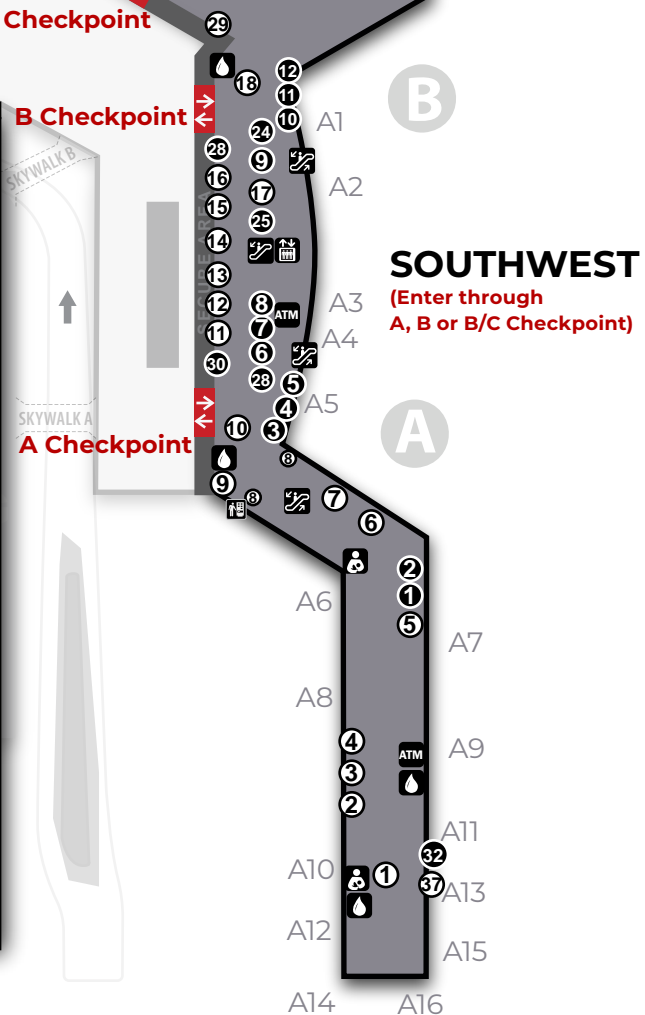

UPPER LEVEL MAP OVERVIEW

MAIN TERMINAL MAP

AIRLINE TICKET COUNTERS		
1	AA	American Airlines
2	AC	Air Canada
3	AMC	Air Mobility Command
4	AS	Alaska Airlines
5	4B	Boutique
6	B6	jetBlue
7	BA	British Airways
8	DE	Condor
9	LF	Contour
10	DL	Delta Airlines
11	F9	Frontier Airlines
12	G4	Allegiant Air
13	SY	Sun Country
14	NK	Spirit Airlines
15	UA	United Airlines
16	HC	Air Senegal

CONCOURSE A/B/C MAP

SERVICES

-  Security Checkpoint
-  ATM Machine
-  Elevator
-  Escalator
-  Pet Relief Area
-  Nursing Station
-  Water Refill Station
-  Vending Machine

SECURE AREA

CURBSIDE

CONCESSIONS

1 R&R Seafood Bar	1 Hudson News
2 Tony & Benny's Pizza	2 Boar's Head
3 Potbelly Sandwich Works	3 America!
4 Gachi Sushi	4 InMotion
5 Auntie Anne's Pretzels/Cinnabon	5 Marika
6 Vino Volo	6 Johnston & Murphy
7 Green Beans Coffee	7 Sunglass Hut
8 Martini	8 Fashion Spa House
9 Flying Dog Brewery	9 M.A.C. Cosmetics
10 Mayorga Coffee	10 The Body Shop
11 Nalley Fresh	11 White House Black Market
12 Arby's	12 Pandora
13 Chipotle	13
14 McDonald's	14 Farmer's Market
15 Leann Chin	15 Hudson News
16 Chick-fil-A	16 Tech Showcase
17 Pinkberry	17 Onsite News
18 Jamba Juice	18 NYS Collection
19 Auntie Anne's Pretzels	19 Marshall Rouso
20 Zona Cocina	20 Sock It To You
21 Starbucks	21 Hudson News
22 Subway	22 Zoom Systems / Benefit Cosmetics
23 Ledo Pizza	23 Hudson News (Wall Unit)
24 DC-3 Hot Dogs	24
25 BGR: The Burger Joint	25 Be Relax Spa
26 Gachi House of Sushi	26 Tumi
27 Obrycki's	27 Kieh's
28 Dunkin Donuts / Baskin Robbins	28 Fran's Organic Bodycare
29 Silver Diner	29 Onsite News
30 The Firkin & Flyer	30 Stellar News
31	31 Minute Suites
32 Qdoba	32 District Market
33 Einstein's Bagels	
34 Harbor Grille	
35 Kraze Burger	
36 Potbelly Sandwich Shop	
37 Miss Shirley's	