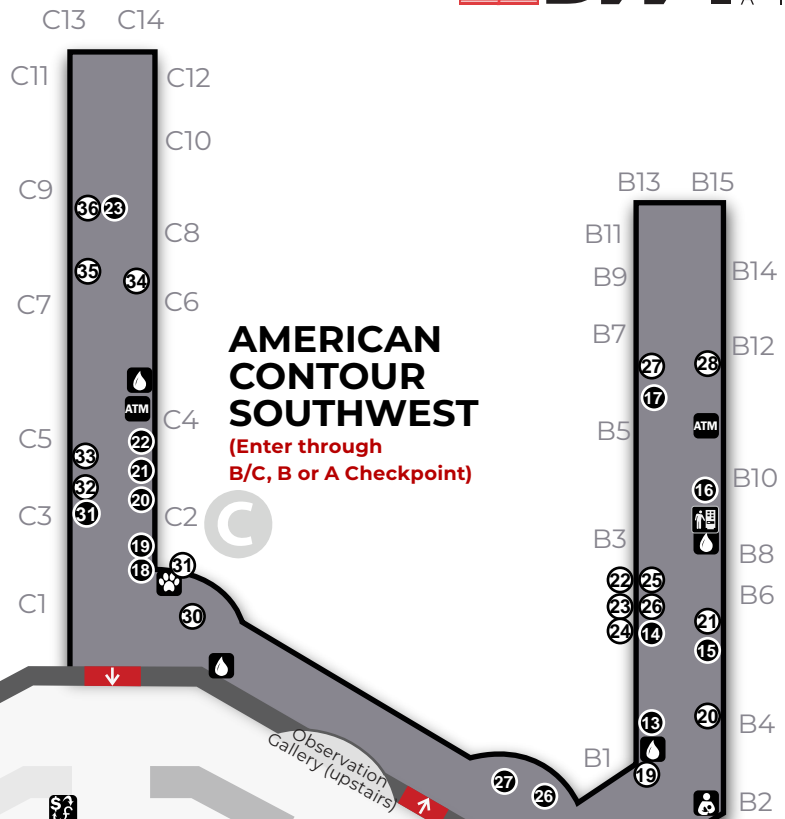

AMERICAN CONTOUR SOUTHWEST
(Enter through C, B or A Checkpoint)

AIR CANADA ALASKA ALLEGiant BOUTIQUE DELTA FRONTIER JETBLUE SPIRIT SUN COUNTRY UNITED
(Enter through D/E Checkpoint)

SOUTHWEST
(Enter through A, B or C Checkpoint)

AIR SENEGAL AMC BRITISH AIRWAYS CONDOR
(Enter through D/E Checkpoint)

CONCESSIONS	
①	Ledo Pizza
②	DuClaw Brewing Company
③	Dunkin Donuts
④	Starbucks Coffee
⑤	
⑥	Sky Azure Bar
①	Hudson News
②	Onsite News
③	Stellar News

CONCOURSE A/B/C MAP

SERVICES

-  Security Checkpoint
-  ATM Machine
-  Elevator
-  Escalator
-  Pet Relief Area
-  Nursing Station
-  Water Refill Station
-  Vending Machine

SECURE AREA

CURBSIDE

CONCESSIONS

CONCOURSE D/E MAP

**AIR CANADA
 ALASKA
 ALLEGiant
 BOUTIQUE
 DELTA
 FRONTIER
 JETBLUE
 SPIRIT
 SUN COUNTRY
 UNITED**
 (Enter through D/E Checkpoint)

**AIR SENEGAL
 AMC
 BRITISH AIRWAYS
 CONDOR**
 (Enter through D/E Checkpoint)