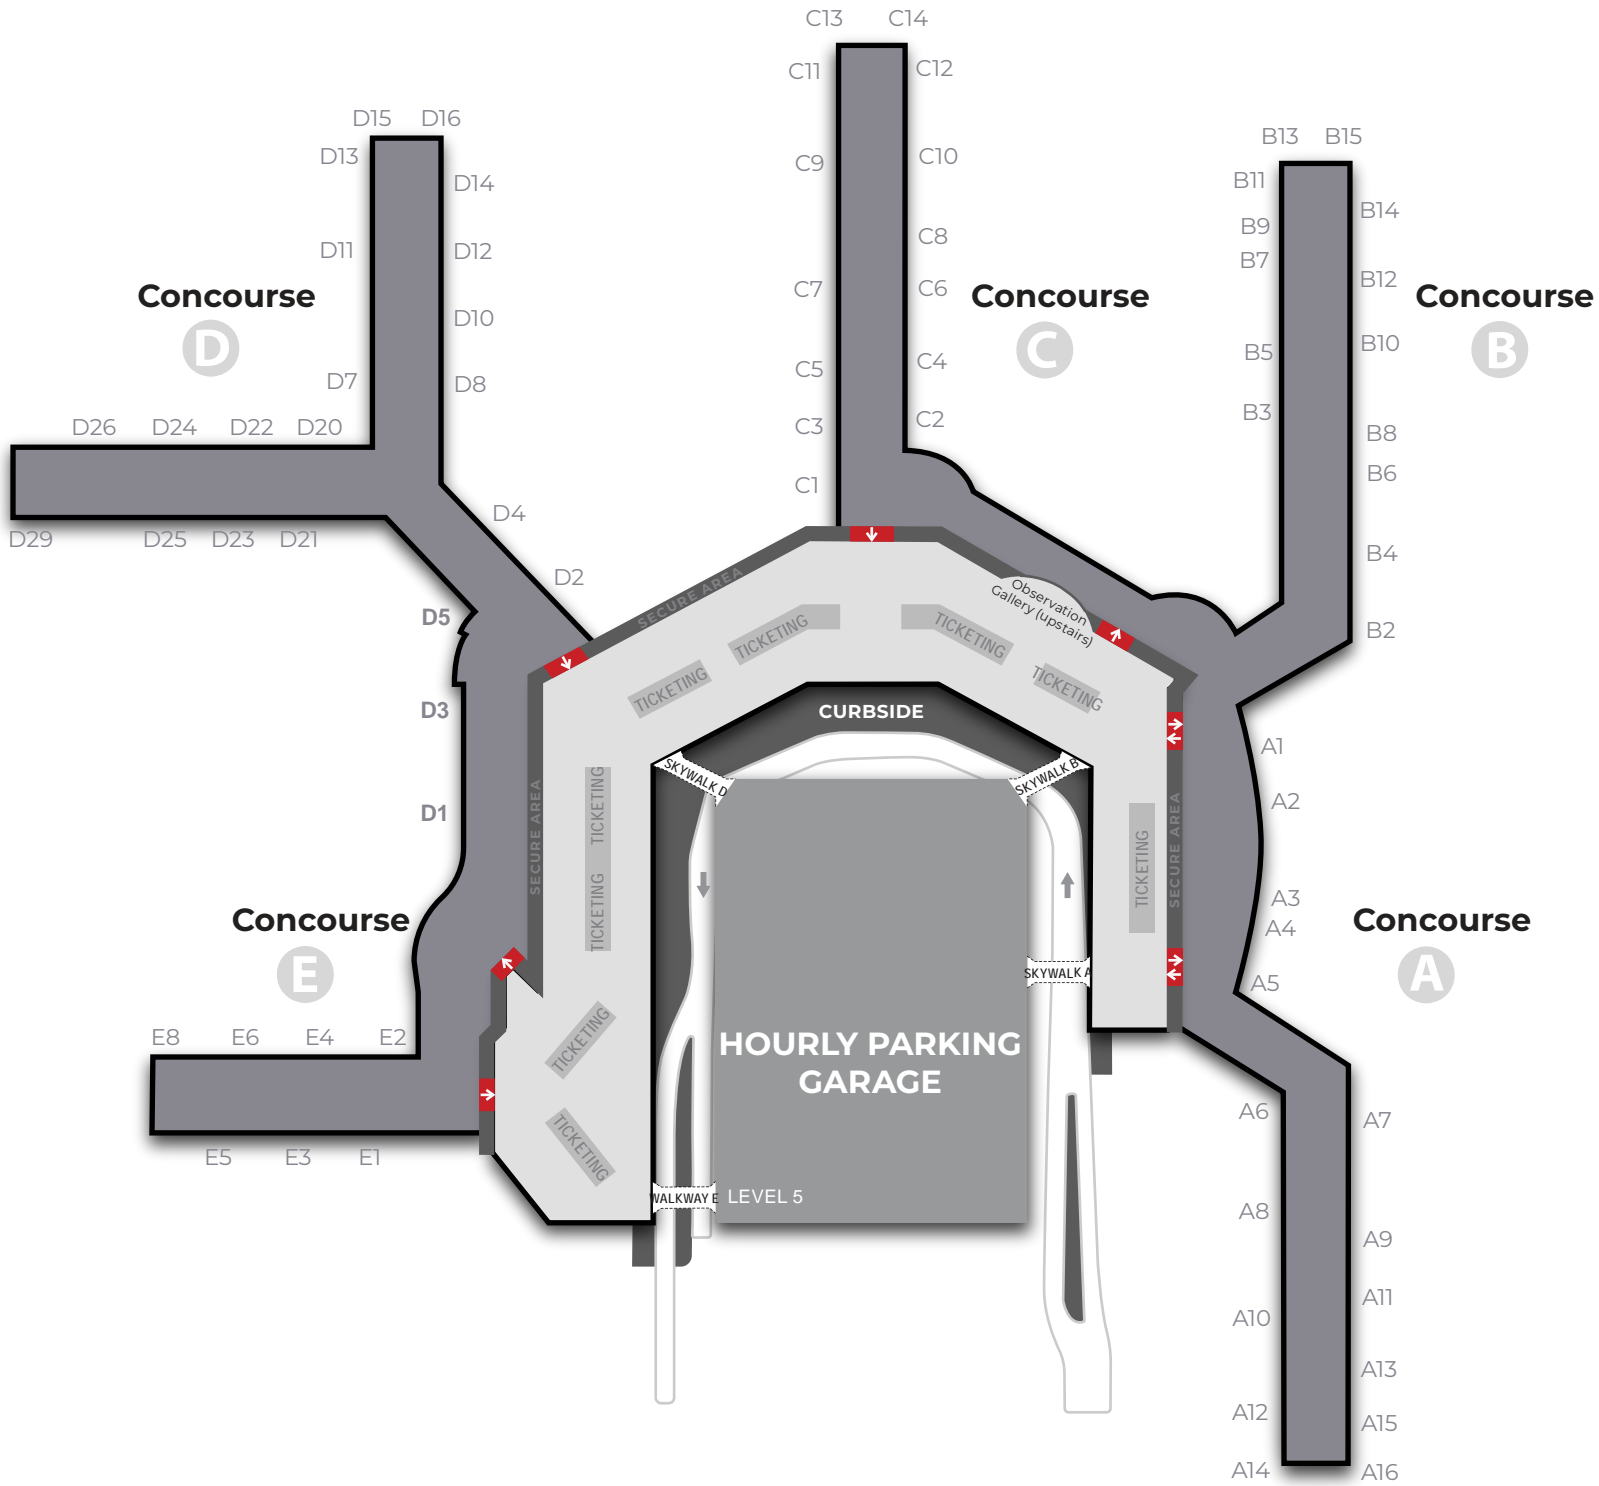

UPPER LEVEL MAP OVERVIEW

MAIN TERMINAL MAP

AIRLINE TICKET COUNTERS		
1	AA	American Airlines
2	AC	Air Canada
3	AMC	Air Mobility Command
4	AS	Alaska Airlines
5	4B	Boutique
6	B6	jetBlue
7	BA	British Airways
8	DE	Condor
9	LF	Contour
10	DL	Delta Airlines
11	F9	Frontier Airlines
12	G4	Allegiant Air
13	SY	Sun Country
14	NK	Spirit Airlines
15	UA	United Airlines
16	HC	Air Senegal

SERVICES	
	Security Checkpoint / Exit
	Information Desk
	ATM Machine
	Elevator
	Escalator
	Pet Relief Area
	Lost & Found
	M&T Bank
	Mailbox
	Federal Express
	Pet Relief Area
	Nursing Station
	FirstCall Medical Center
	Lightrail Station
	Currency Exchange
	UPS Store
	Video Relay Service
	Vending Machine

CONCOURSE A/B/C MAP

SERVICES

-  Security Checkpoint
-  ATM Machine
-  Elevator
-  Escalator
-  Pet Relief Area
-  Nursing Station
-  Water Refill Station
-  Vending Machine

SECURE AREA

CURBSIDE

CONCESSIONS

HOURLY PARKING GARAGE

WALKWAY LEVEL 5