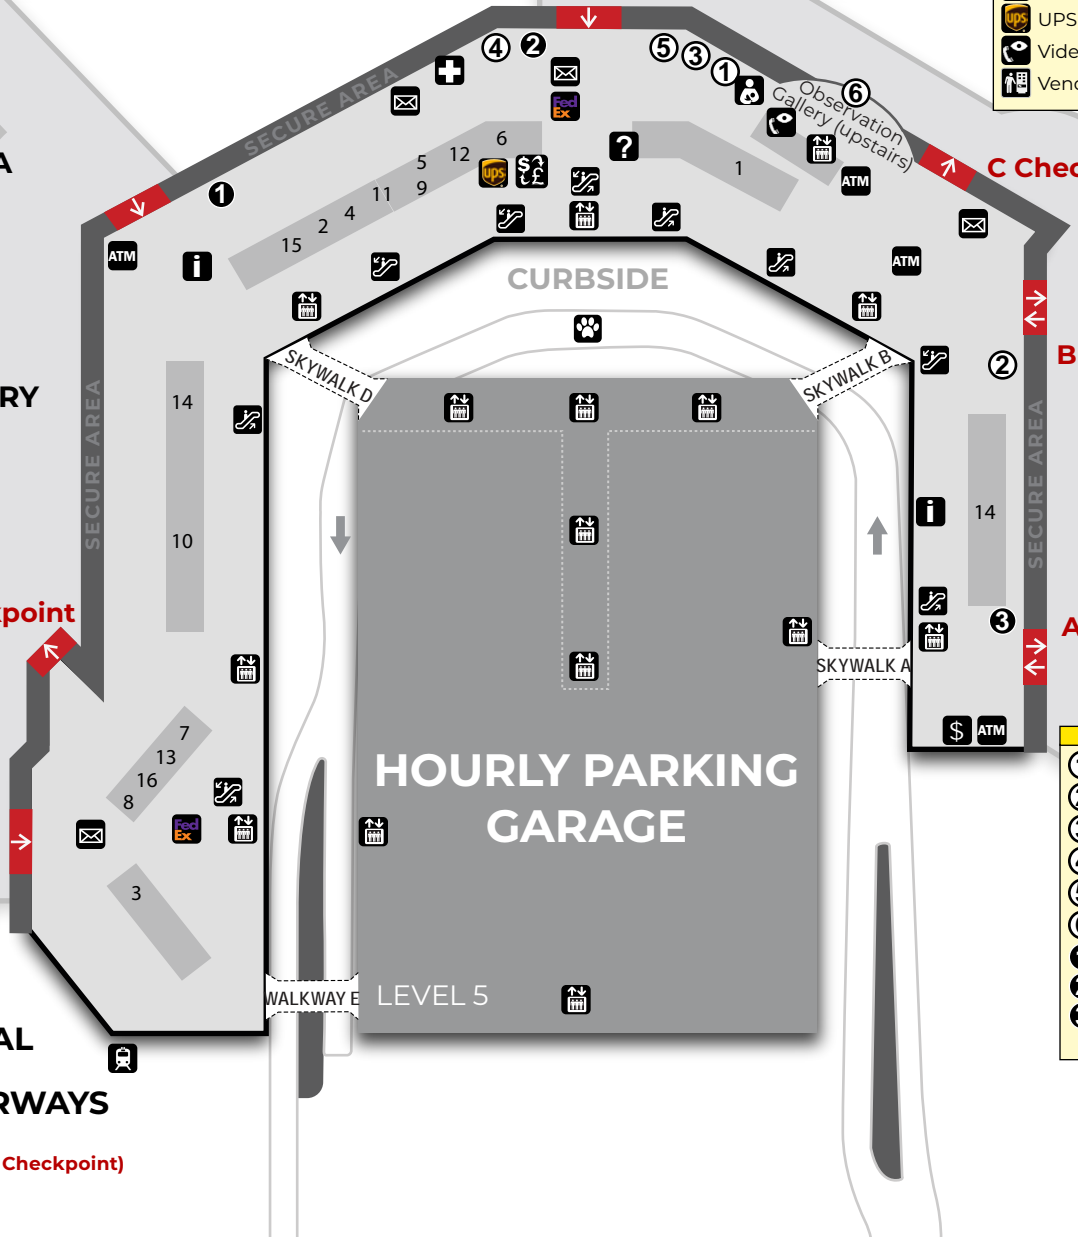

SERVICES	
	Security Checkpoint / Exit
	Information Desk
	ATM Machine
	Elevator
	Escalator
	Pet Relief Area
	Lost & Found
	M&T Bank
	Mailbox
	Federal Express
	Pet Relief Area
	Nursing Station
	FirstCall Medical Center
	Lightrail Station
	Currency Exchange
	UPS Store
	Video Relay Service
	Vending Machine

AMERICAN CONTOUR SOUTHWEST
(Enter through C, B or A Checkpoint)

AIR CANADA ALASKA ALLEGiant BOUTIQUE DELTA FRONTIER JETBLUE SPIRIT SUN COUNTRY UNITED
(Enter through D/E Checkpoint)

SOUTHWEST
(Enter through A, B or C Checkpoint)

CONCOURSE A/B/C MAP

SERVICES

-  Security Checkpoint
-  ATM Machine
-  Elevator
-  Escalator
-  Pet Relief Area
-  Nursing Station
-  Water Refill Station
-  Vending Machine

SECURE AREA

CURBSIDE

CONCESSIONS

1 R&R Seafood Bar	1 Hudson News
2 Tony & Benny's Pizza	2 Boar's Head
3 Potbelly Sandwich Works	3 America!
4 Gachi Sushi	4 InMotion
5 Auntie Anne's Pretzels/Cinnabon	5 Marika
6 Vino Volo	6 Johnston & Murphy
7 Green Beans Coffee	7 Sunglass Hut
8 Martini	8 Fashion Spa House
9 Flying Dog Brewery	9 M.A.C. Cosmetics
10 Mayorga Coffee	10 The Body Shop
11 Nalley Fresh	11 White House Black Market
12 Arby's	12 Pandora
13 Chipotle	13
14 McDonald's	14 Farmer's Market
15 Leann Chin	15 Hudson News
16 Chick-fil-A	16 Tech Showcase
17 Pinkberry	17 Onsite News
18 Jamba Juice	18 NYS Collection
19 Auntie Anne's Pretzels	19 Marshall Rouso
20 Zona Cocina	20 Sock It To You
21 Starbucks	21 Hudson News
22 Subway	22 Zoom Systems / Benefit Cosmetics
23 Ledo Pizza	23 Hudson News (Wall Unit)
24 DC-3 Hot Dogs	24
25 BGR: The Burger Joint	25 Be Relax Spa
26 Gachi House of Sushi	26 Tumi
27 Obrycki's	27 Kieh's
28 Dunkin Donuts / Baskin Robbins	28 Fran's Organic Bodycare
29 Silver Diner	29 Onsite News
30 The Firkin & Flyer	30 Stellar News
31	31 Minute Suites
32 Qdoba	32 District Market
33 Einstein's Bagels	
34 Harbor Grille	
35 Kraze Burger	
36 Potbelly Sandwich Shop	
37 Miss Shirley's	